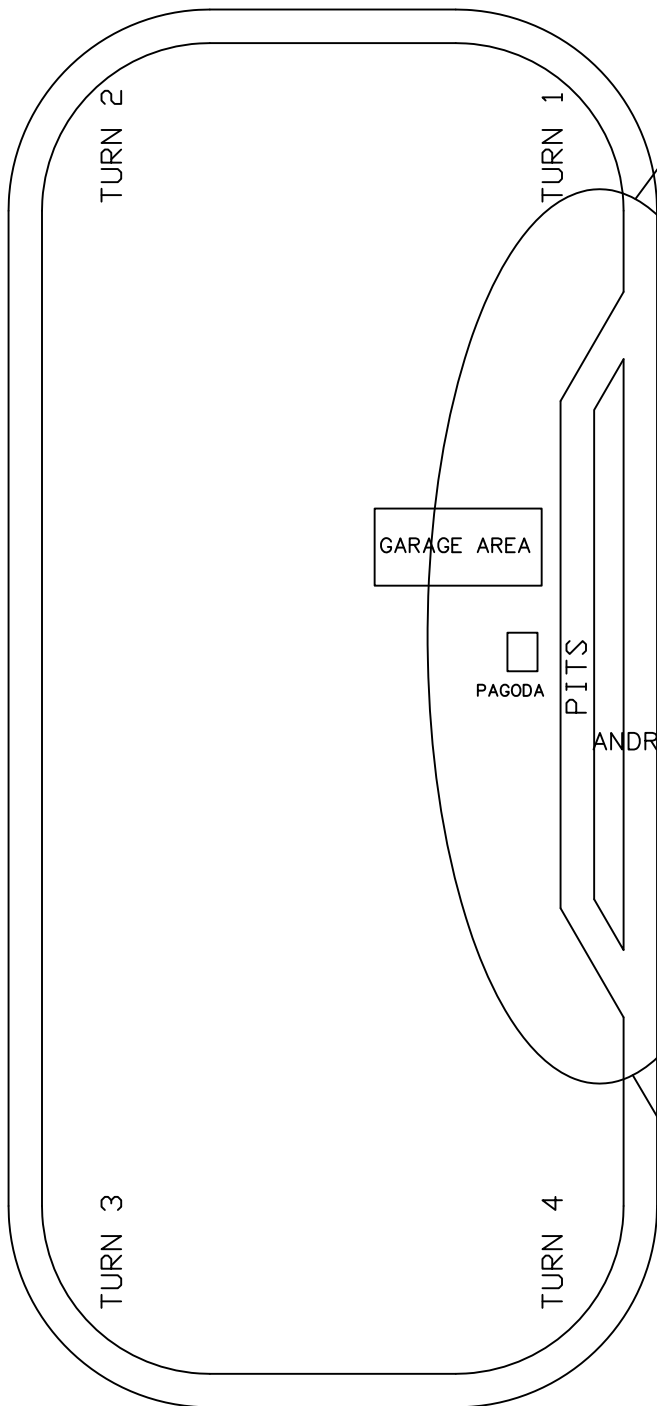

# INDY 500 – 2012 PRACTICE DAY PIT ASSIGNMENTS

TURN #1

TEAM NAME	PIT NO.	
BHA 98	1	
TEAM PENSKE 2	2	
TEAM PENSKE 12	3	FUEL TANK
TEAM PENSKE 3	4	
SCHMIDT HAMILTON 77	5	
SCHMIDT PELFREY 99	6	FUEL TANK
RAHAL LETTERMAN LANIGAN 15	7	
RAHAL LETTERMAN LANIGAN 30	8	
SERVICE CENTRAL CHIP GANASSI 38	9	<input type="checkbox"/> SCORING PYLON
GASOLINE ALLEY		
NOVO NORDISK CHIP GANASSI 83	10	
TARGET CHIP GANASSI 9	11	FUEL TANK
TARGET CHIP GANASSI 50	12	
FAN FORCE RACING 64	12A	
KV RACING 5	14	FUEL TANK
KV RACING 11	15	
KV RACING 8	16	
START/FINISH LINE		
PACECARS	17	
ANDRETTI AUTOSPORT 27	18	
ANDRETTI AUTOSPORT 28	19	
ANDRETTI AUTOSPORT 26	20	FUEL TANK
AFS Racing/ANDRETTI AUTOSPORT 17	21	
ANDRETTI AUTOSPORT/CONQUEST RACING 25	22	
PANTHER RACING 4	23	
Panther DRR 22	24	
HVM 78	25	
NO PIT		FUEL TANK
AJ FOYT 14	26	
AJ FOYT 41	27	
DALE COYNE RACING 18	28	
DALE COYNE RACING 19	29	
SARAH FISHER HARTMAN RACING 67	30	
SARAH FISHER HARTMAN RACING 39	31	FUEL TANK
DRAGON RACING 7	32	
DRAGON RACING 6	33	
ED CAPENTER RACING 20	34	
ED CAPENTER RACING 21	35	
	36	
	37	
	38	
	39	
	40	
	41	
	42	
	43	

RACING DIRECTION

NORTH  
▼

TURN #4